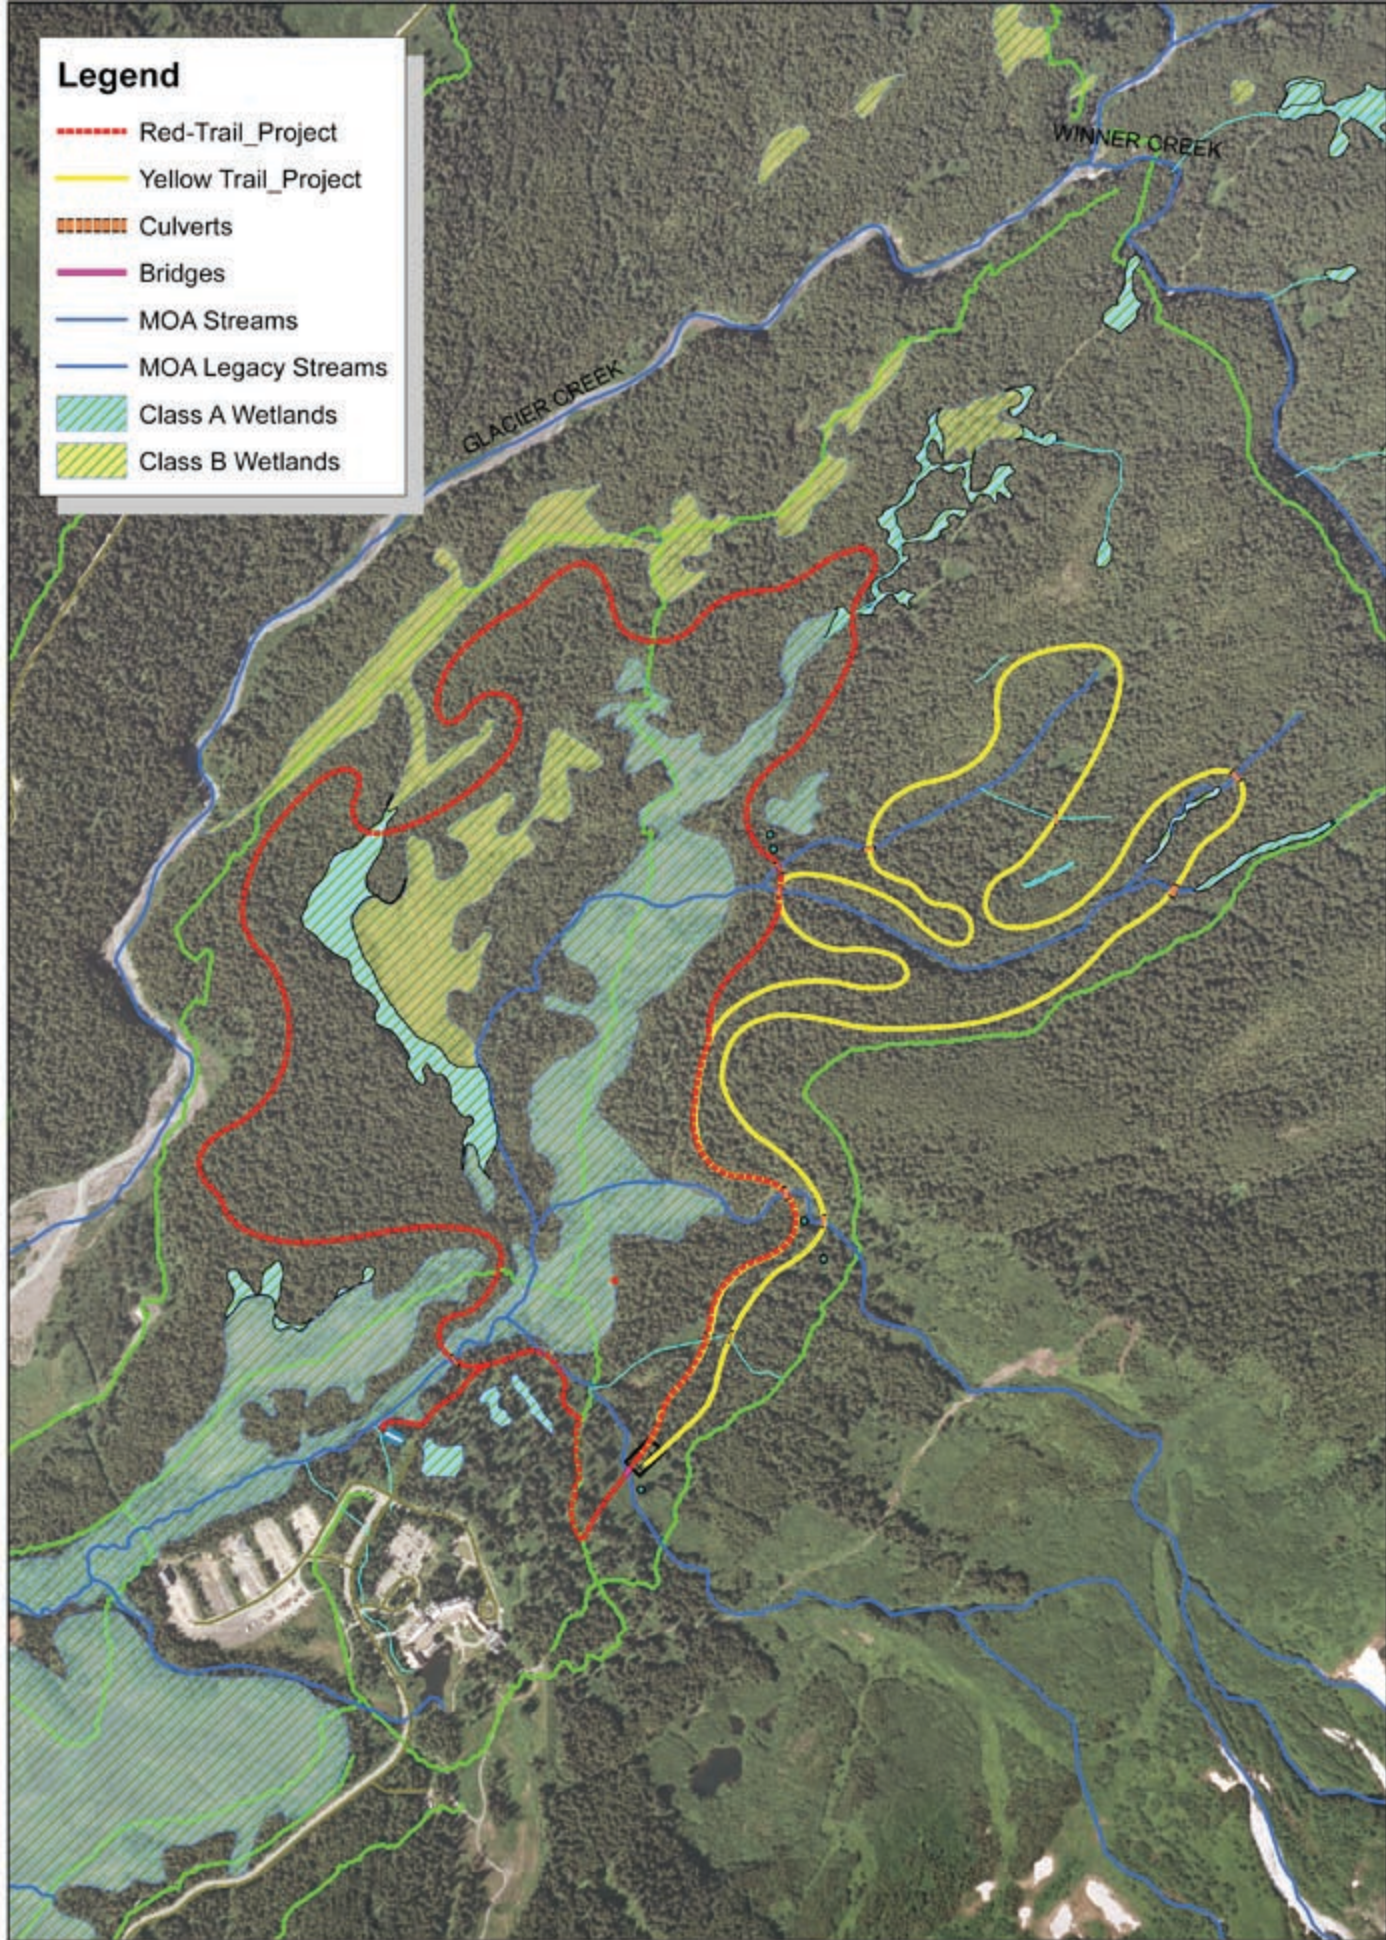

Legend

- Red-Trail_Project
- Yellow Trail_Project
- Culverts
- Bridges
- MOA Streams
- MOA Legacy Streams
- Class A Wetlands
- Class B Wetlands

0 375 750 1,500 Feet

Girdwood Nordic Trails
Base Map

April 14, 2009