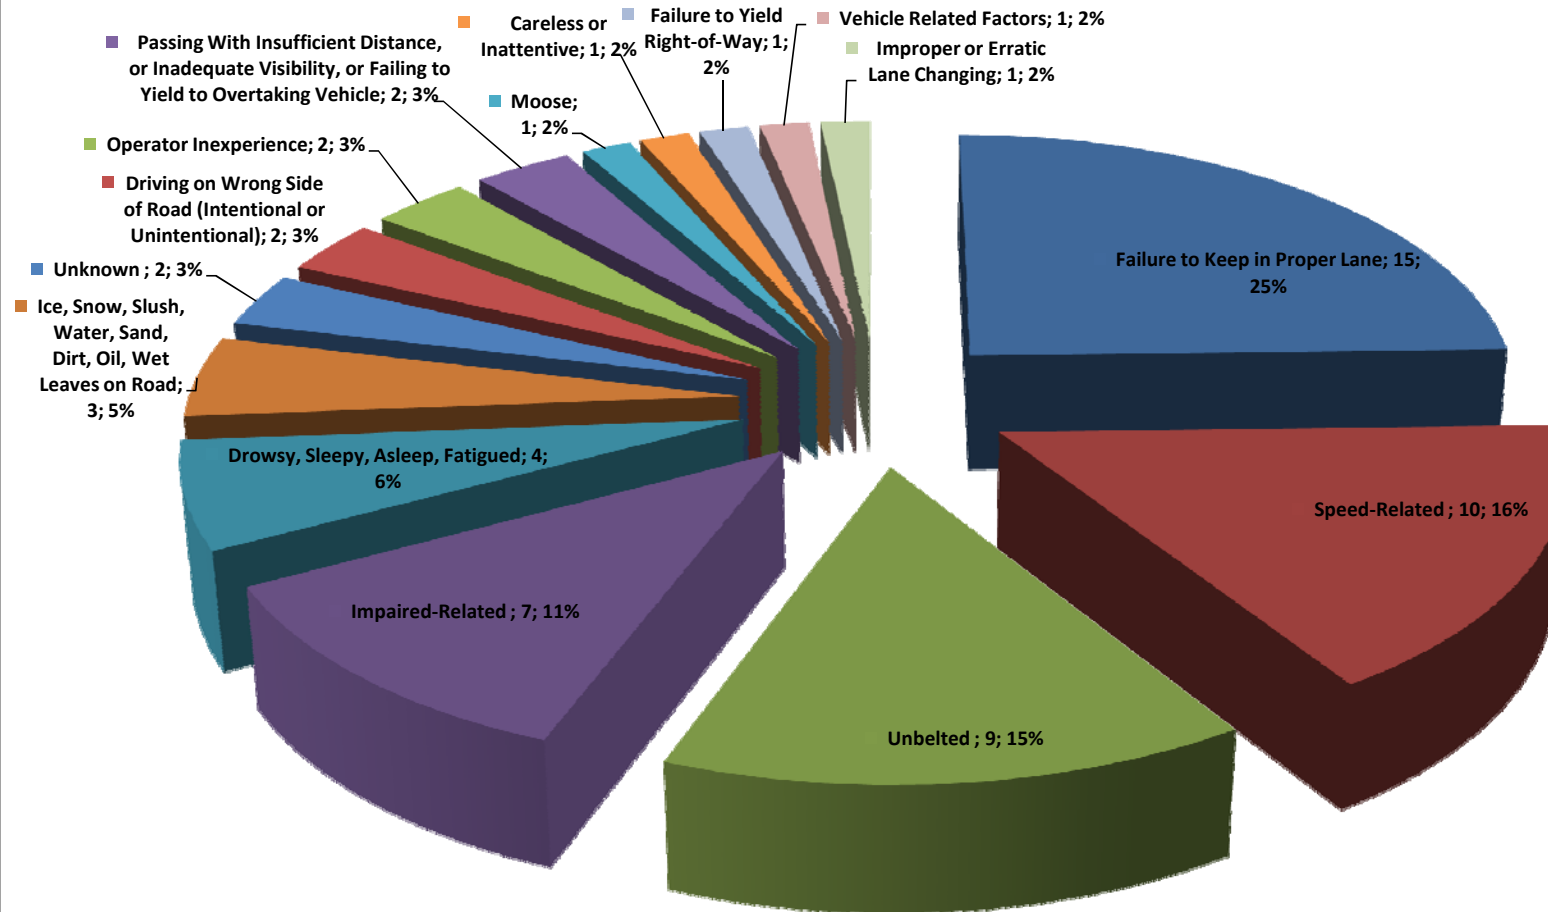

## Alaska's Seward Highway Motor Vehicle Fatalities, by Related Factors, 2006-2009

Note: All 2008 and 2009 data are preliminary only and subject to change.

Source: Fatality Analysis Reporting System (FARS), National Highway Traffic Safety Administration, U.S. Department of Transportation.